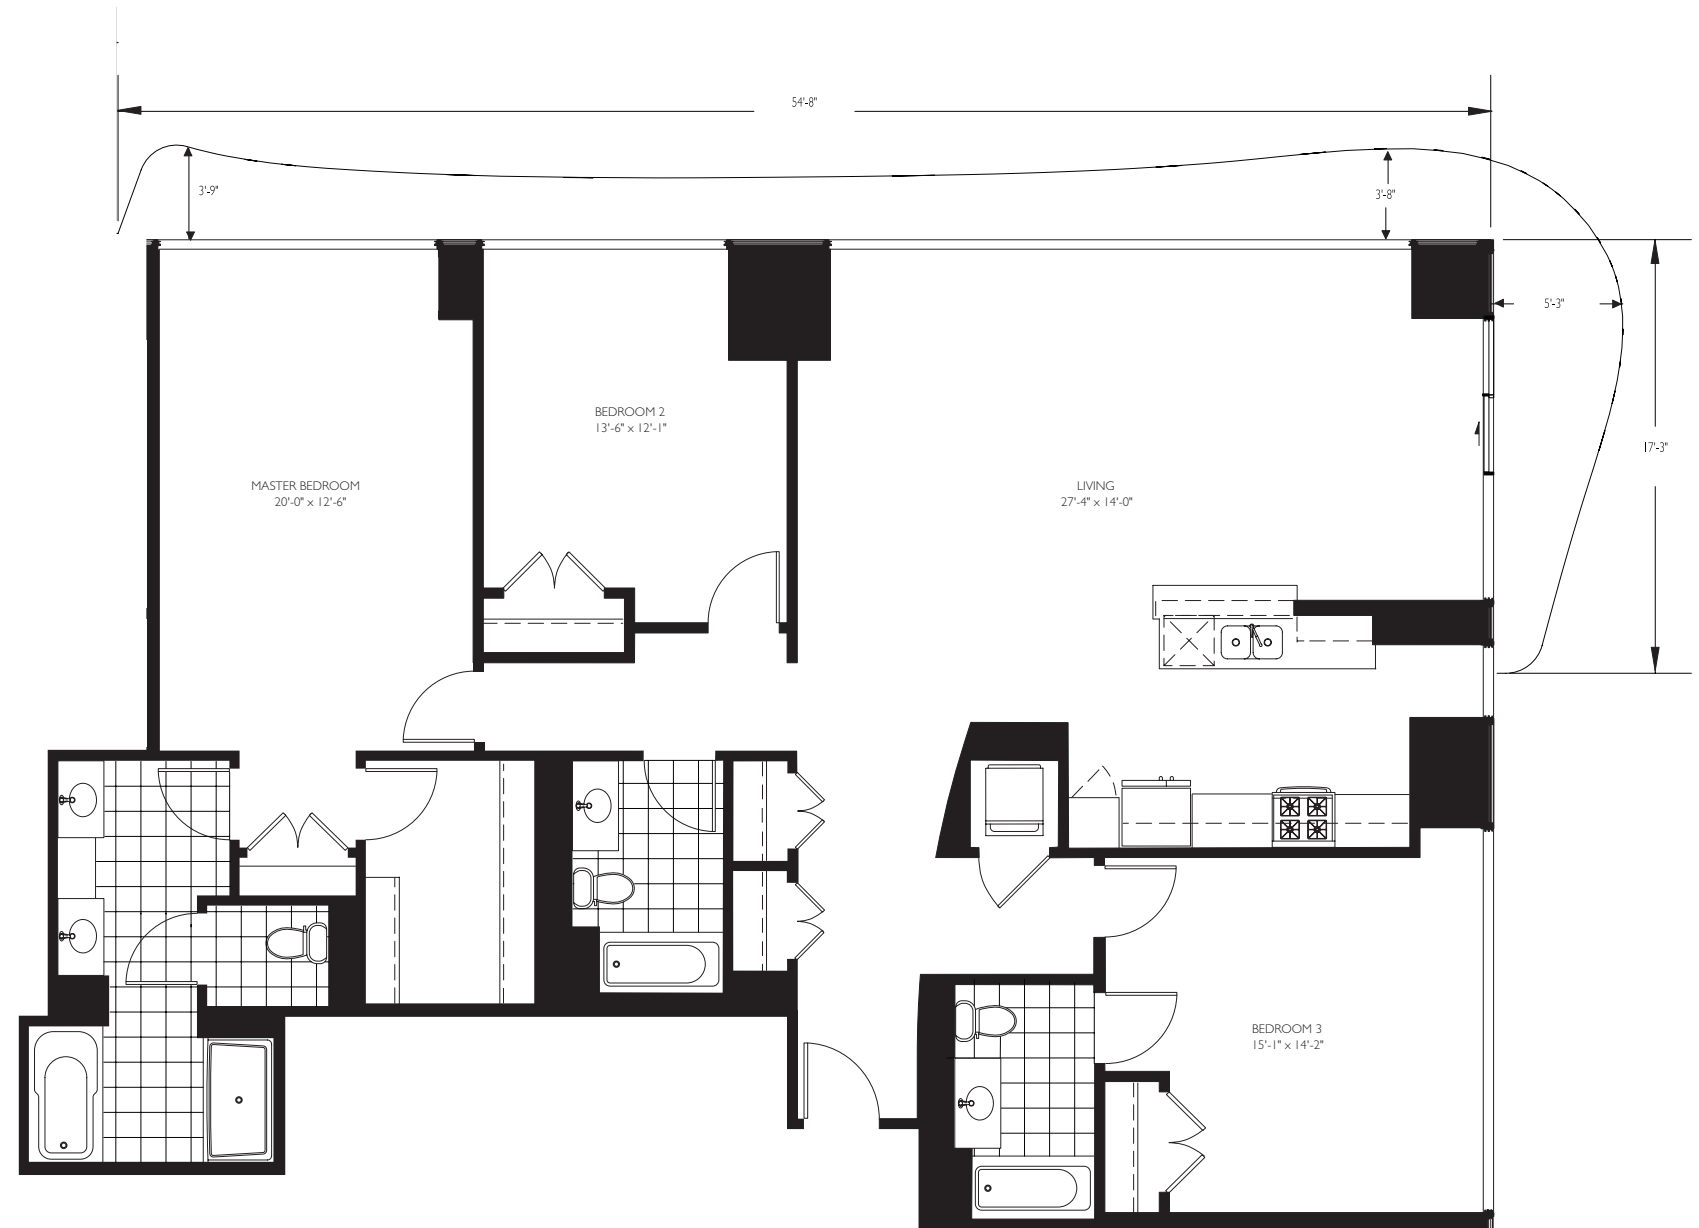

# 5805

## Choice Residences

Floor 58

### 3 BEDROOM - 3 BATH

1982 S.F. (square footage does not include balconies)

Northern & Eastern Views

This residence is a designated adaptable unit. Please see your sales counselor for details.