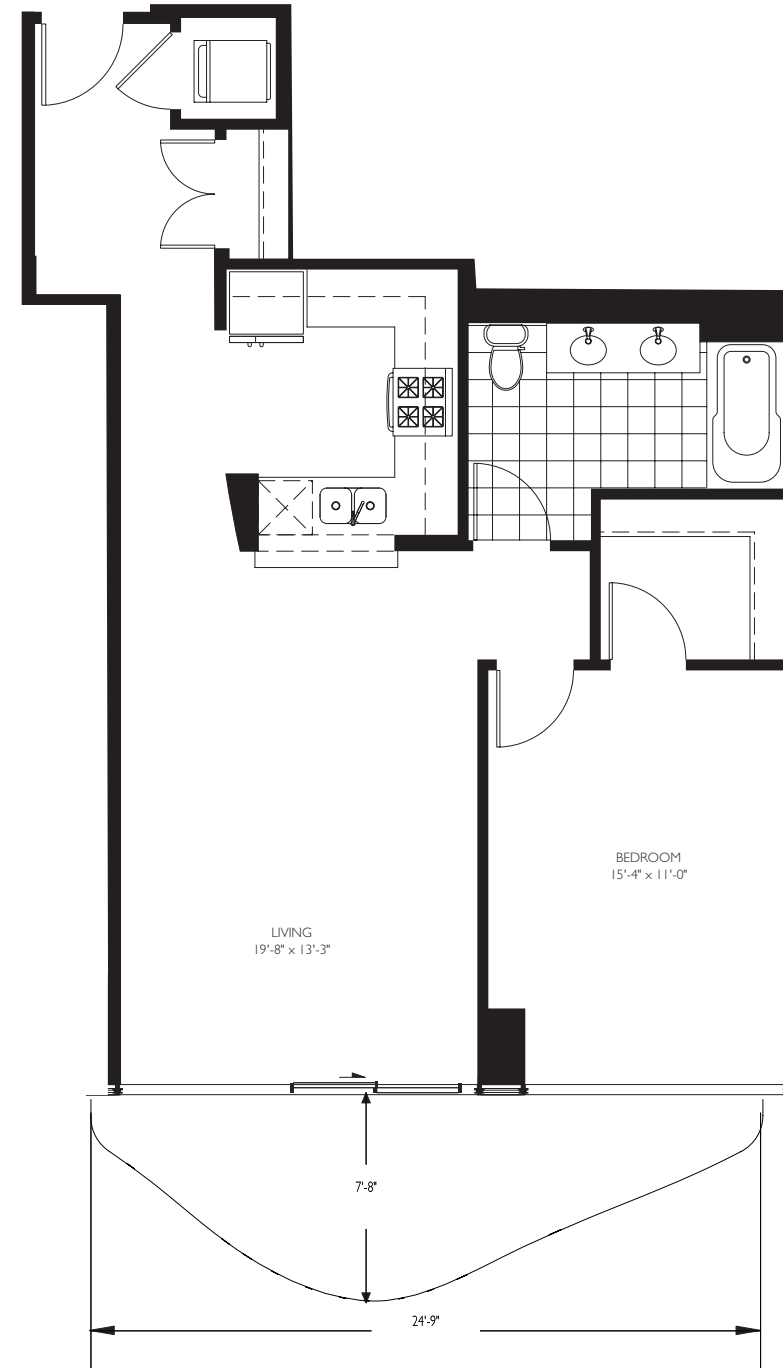

5907

Choice Residences

Floor 59

1 BEDROOM - 1 BATH

881 S.F. (square footage does not include balconies)

Southern Views

This residence is a designated adaptable unit. Please see your sales counselor for details.