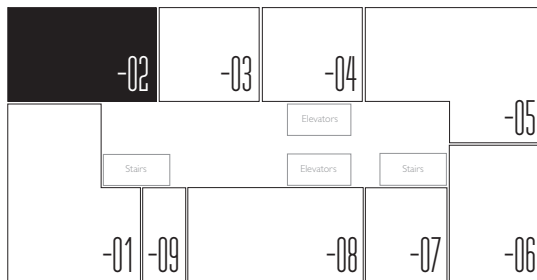

6302

Choice Residences

Floor 63

2 BEDROOM - 2.5 BATH

1581 S.F. (square footage does not include balconies)

Northern & Western Views

This residence is a designated adaptable unit. Please see your sales counselor for details.