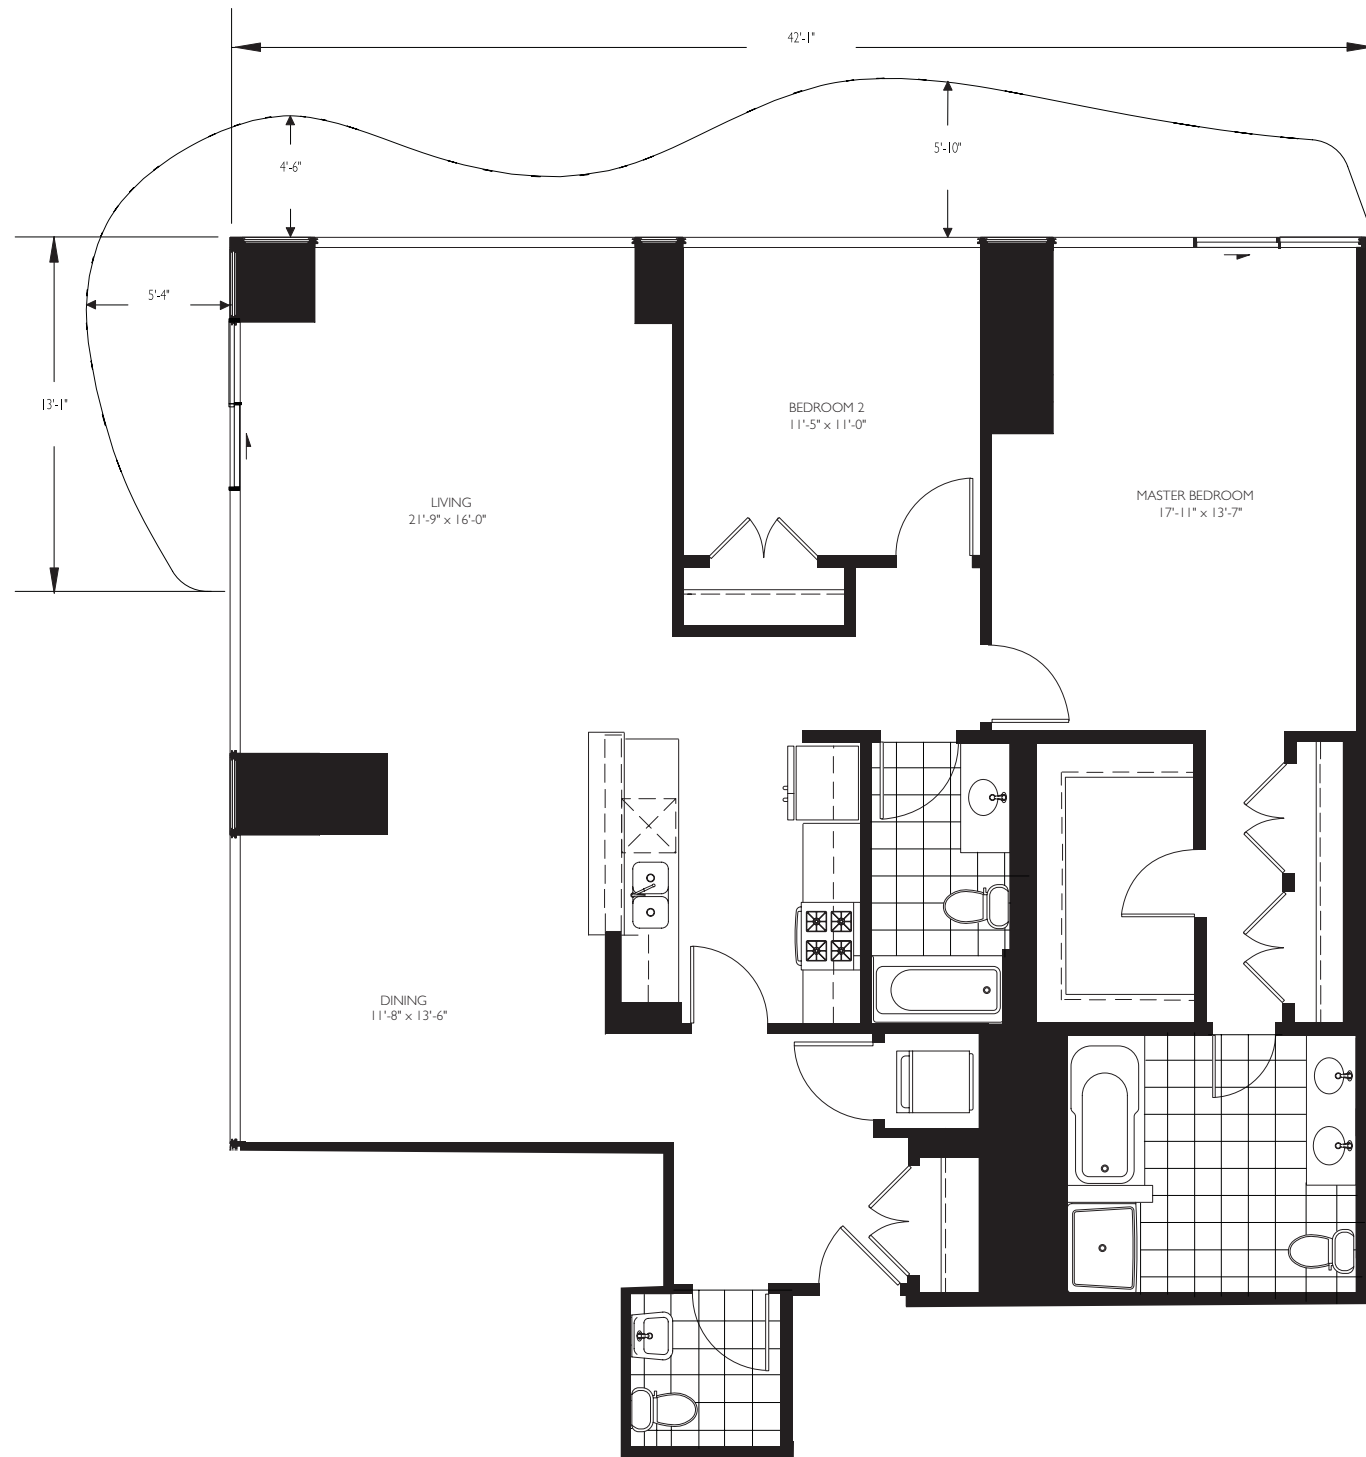

6302

Choice Residences

Floor 63

2 BEDROOM - 2.5 BATH

1581 S.F. (square footage does not include balconies)

Northern & Western Views

This residence is a designated adaptable unit. Please see your sales counselor for details.